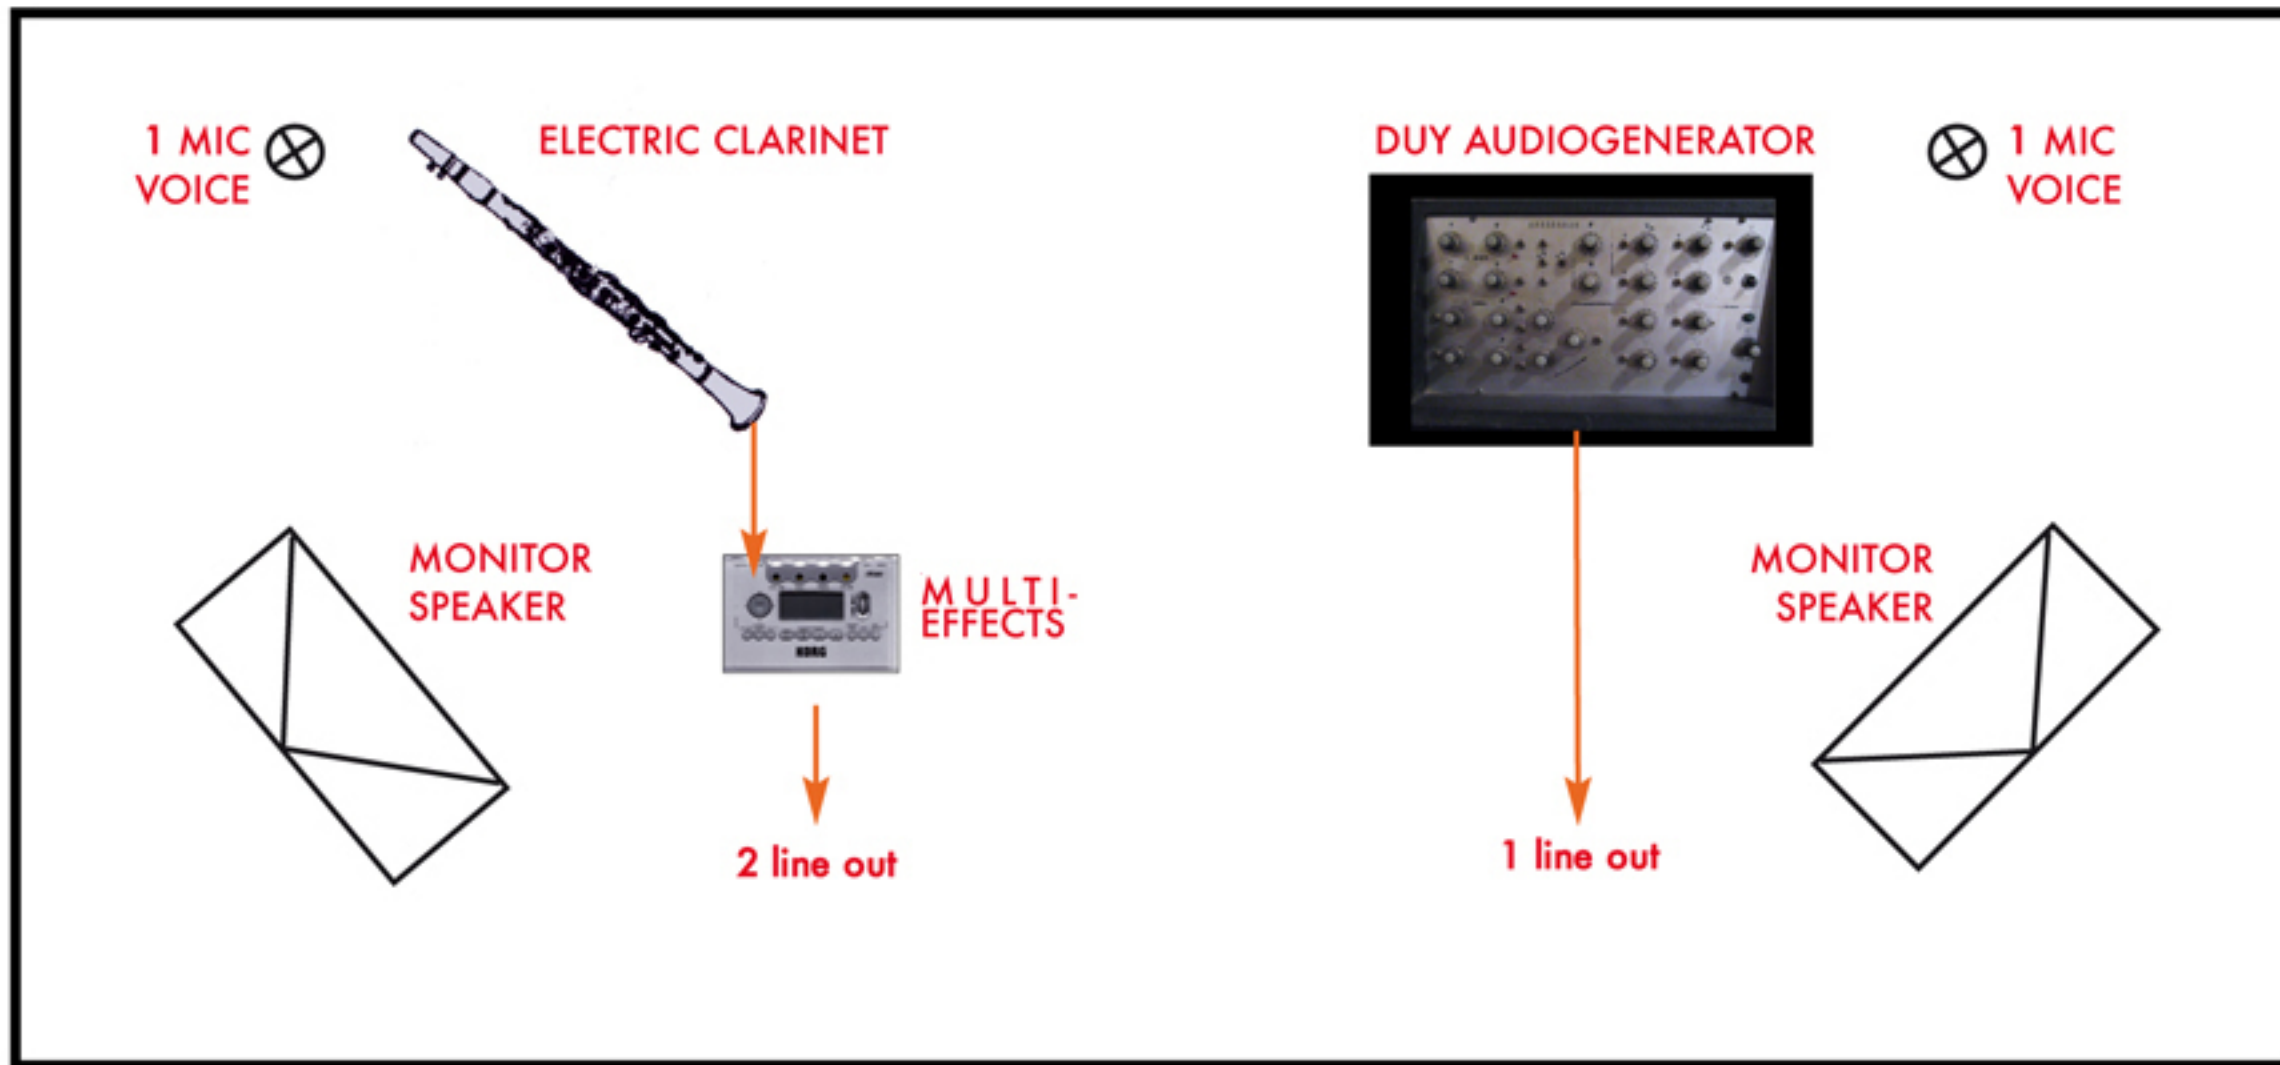

MACROMASSA LIVE

TECHNICAL NEEDS

- 2 mic voice SM58 or similar
- 3 d.i. box
- 2 monitor speakers
- subwoofer system
- 1 table (100 x 50 cm. surface)
- travel costs and food for 2 people.
- 2 clean hotel rooms with an exterior window and internet connexion.
- concert catering: mineral water and beer.

soundcheck: 2 hours