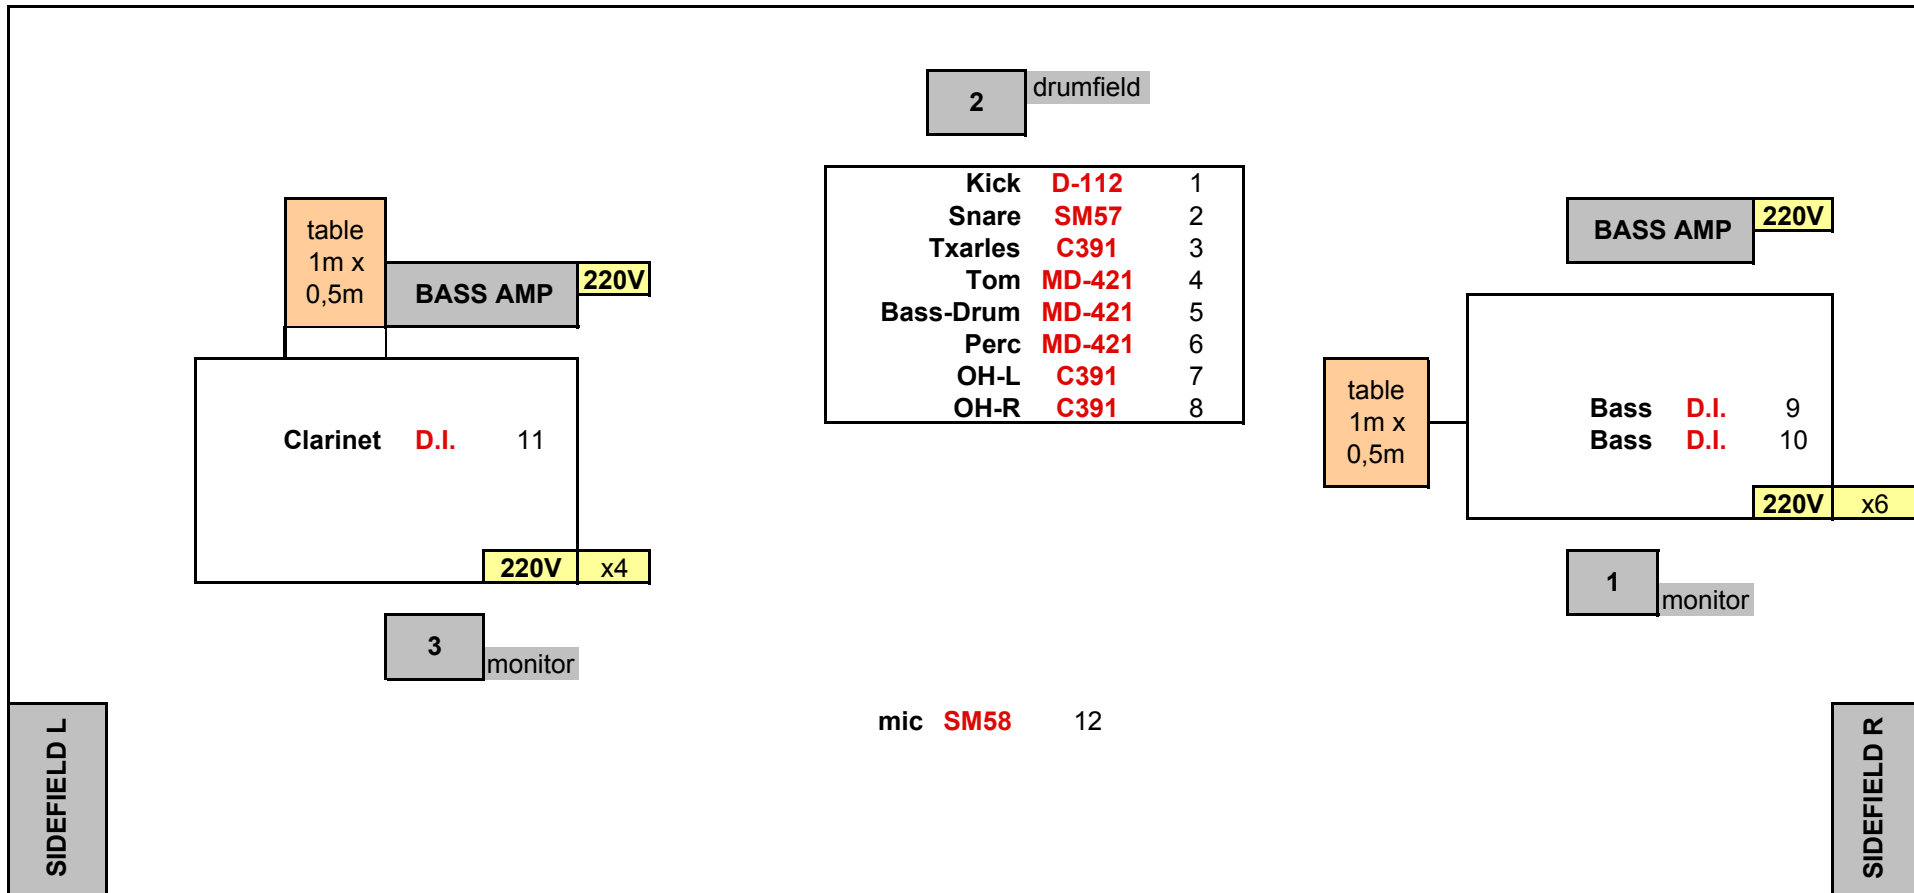

AIXÒNOESPÀNIC

2 drumfield

Kick	D-112	1
Snare	SM57	2
Txarles	C391	3
Tom	MD-421	4
Bass-Drum	MD-421	5
Perc	MD-421	6
OH-L	C391	7
OH-R	C391	8

table
1m x
0,5m

BASS AMP 220V

Clarinet D.I. 11

220V x4

3 monitor

SIDEFIELD L

mic SM58 12

BASS AMP 220V

table
1m x
0,5m

Bass D.I. 9
Bass D.I. 10

220V x6

1 monitor

SIDEFIELD R

AIXONOESPANIC

TECHNICAL NEEDS

- P.A.: p.a. power depending of the hall size
sub-woofer needed
- MICROPHONES: see attached rider
- BACKLINE DRUMS: jazz style drum set, Sonor or Gretch...
kick: 18"
tom: 10"
b.d.: 14"
3 cymbal stands
- 2 BASS AMP
- MONITORS: monitor console 24/4 (if recommended because the P.A. power).
2 monitors - monitors 1 & 3
1 drum-field - monitor 2
2 Sidefields
5 monitor eq.
- CONTROL: P.A. Console 24/8/2 .
Equalizer P.A. High performance. 2x31 bands. No digital.
1 Reverb: Lexicon PCM80, LXP-15, SPX900, ...
CD writer
5 Compressors / limiters
2 gates
- OTHERS P.A.mixing console in the center of the space
effects racks and mixing console lighting
"talback" microphone
if there is a concert with other groups in the same night:
templates of the EQ and tables of P.A and monitors are indispensable
1 table 1m x 0,5m (minimum)
- IMPORTANT: lenght of the installation and soundcheck: 2 hours